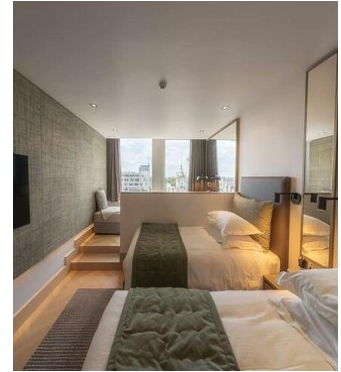

The hotel closed in 2020, and reopened in 2022 with a refurbishment of the rooms and the new restaurant, Origin Kensington