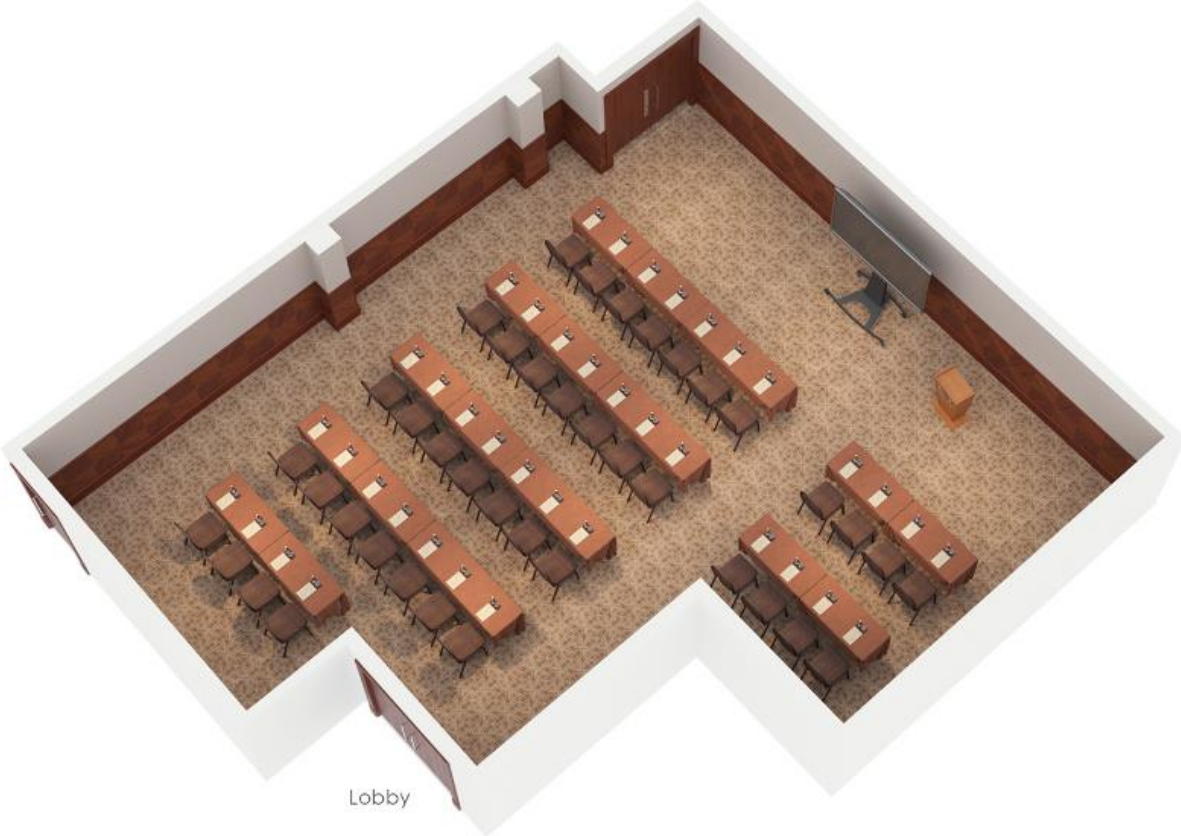

BALMORAL SUITE

30 Theatre | 24 Boardroom

HIGHROVE SUITE

12 Board Room

CHELSEA SUITE

Board Room 12

PALACE SUITE

KENSINGTON SUITE

YORK SUITE

LANCASTER SUITE

PIANO KENSINGTON

WESTMINSTER SUITE

HIGHGROVE & BALMORAL SUITE

CHELSEA SUITE

EVENT SPACE CAPACITY CHART

SUITE	CABARET	THEATRE	CLASSROOM	USHAPE	BOARDROOM	DINNER	DINNER DANCE	COCKTAIL PARTY	SEATED BUFFET	STANDING BUFFET
PALACE SUITE	320	550	320	180	-	440	380	800	380	700
ST JAMES	128	250	140	80	60	220	180	350	180	300
BUCKINGHAM	128	250	140	80	60	220	180	350	180	300
KENSINGTON	80	160	70	35	50	140	96	150	120	150
VICTORIA	48	90	36	22	30	70	-	60	60	60
ALBERT	48	90	36	22	30	70	-	60	60	60
CHELSEA	-	20	-	10	12	-	-	15	-	-
WESTMINSTER	-	60	-	18	25	-	-	30	-	-
YORK	98	170	90	36	50	150	120	150	130	140
LANCASTER	56	100	50	34	40	80	50	80	70	80
PIANO KENSINGTON	-	-	-	-	-	-	-	250	120	150
BALMORAL	-	60	-	18	25	-	-	-	-	-
HIGHGROVE	-	20	-	-	12	-	-	-	-	-