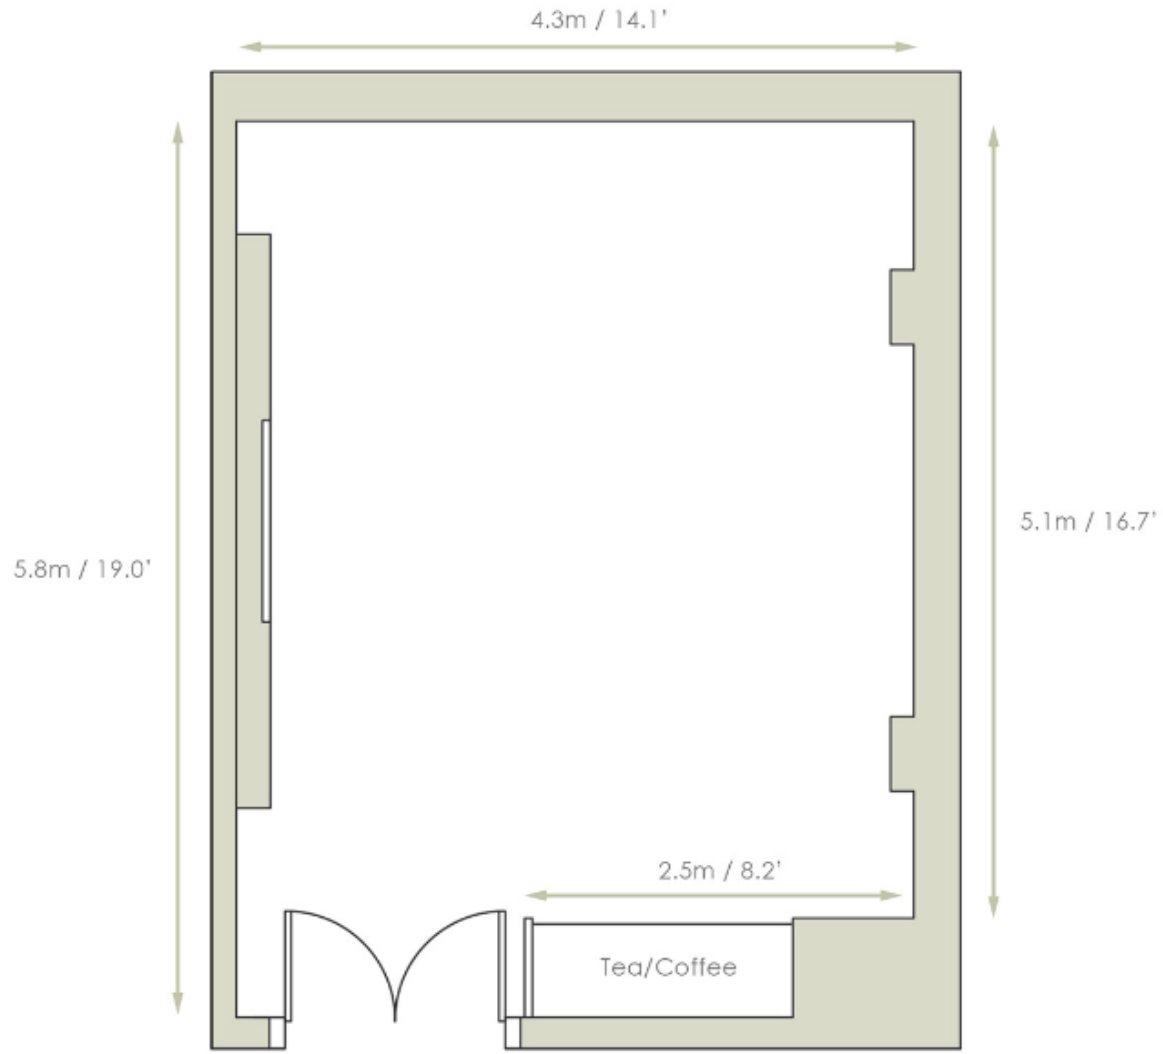

Bedrooms

CLASSIC DOUBLE

Room Size 21 square metres | 226 square feet

ROYAL CLASSIC DOUBLE

Room Size 21 square metres | 226 square feet

DELUXE DOUBLE

Room Size 27 square metres | 290 square feet

ROYAL DELUXE DOUBLE

Room Size 27 square metres | 290 square feet

DELUXE TWIN

Room Size 27 square metres | 290 square feet

GARDEN TWIN

Room Size 24 square metres | 258 square feet

ROYAL DELUXE STUDIO

Room Size 35 square metres | 376 square feet

ROYAL GARDEN DELUXE

Room Size 24 square metres | 258 square feet

DELUXE STUDIO

Room Size 35 square metres | 376 square feet

PARK SUITE

Room Size 59 square metres | 635 square feet

MASTER SUITES

Room Size 100 - 140 square metres | 1076 - 1506 square feet

YORK SUITE

LANCASTER SUITE

PIANO KENSINGTON

WESTMINSTER SUITE

HIGHGROVE & BALMORAL SUITE

CHELSEA SUITE

EVENT SPACE CAPACITY CHART

SUITE	CABARET	THEATRE	CLASSROOM	USHAPE	BOARDROOM	DINNER	DINNER DANCE	COCKTAIL PARTY	SEATED BUFFET	STANDING BUFFET
PALACE SUITE	320	550	320	180	-	440	380	800	380	700
ST JAMES	128	250	140	80	60	220	180	350	180	300
BUCKINGHAM	128	250	140	80	60	220	180	350	180	300
KENSINGTON	80	160	70	35	50	140	96	150	120	150
VICTORIA	48	90	36	22	30	70	-	60	60	60
ALBERT	48	90	36	22	30	70	-	60	60	60
CHELSEA	-	20	-	10	12	-	-	15	-	-
WESTMINSTER	-	60	-	18	25	-	-	30	-	-
YORK	98	170	90	36	50	150	120	150	130	140
LANCASTER	56	100	50	34	40	80	50	80	70	80
PIANO KENSINGTON	-	-	-	-	-	-	-	250	120	150
BALMORAL	-	60	-	18	25	-	-	-	-	-
HIGHGROVE	-	20	-	-	12	-	-	-	-	-