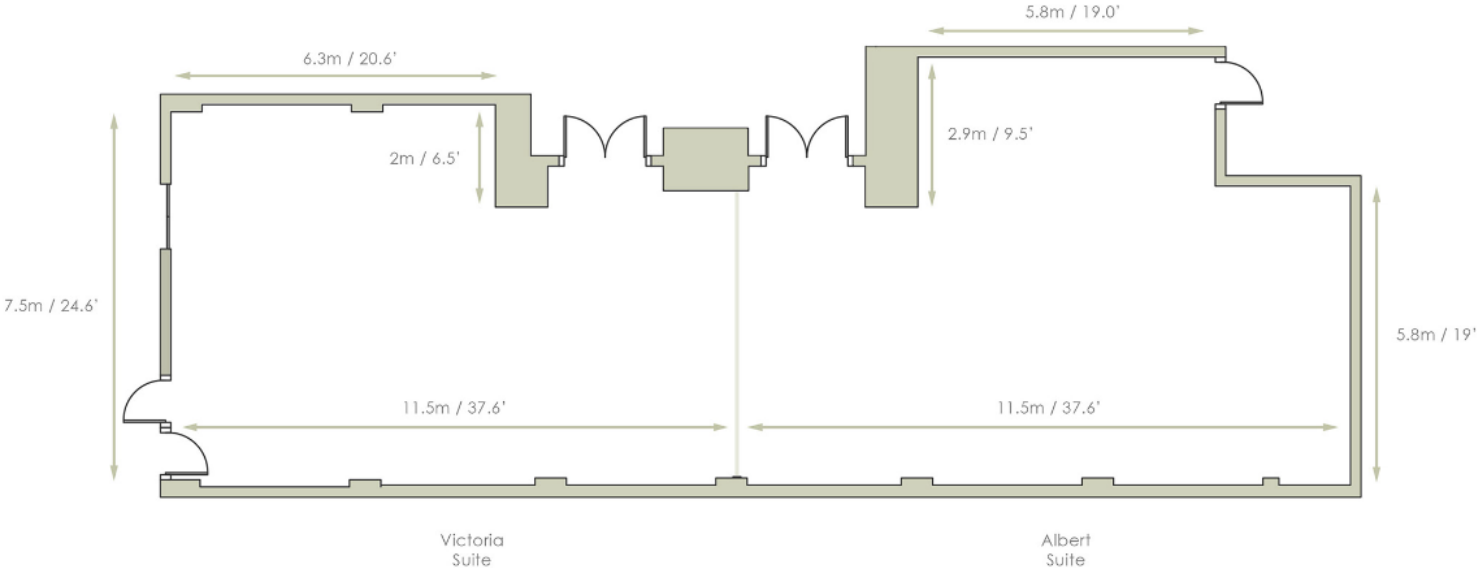

Bedrooms

CLASSIC DOUBLE

Room Size 21 square metres | 226 square feet

ROYAL CLASSIC DOUBLE

Room Size 21 square metres | 226 square feet

DELUXE DOUBLE

Room Size 27 square metres | 290 square feet

ROYAL DELUXE DOUBLE

ROYAL GARDEN DELUXE

Room Size 24 square metres | 258 square feet

DELUXE STUDIO

Room Size 35 square metres | 376 square feet

PARK SUITE

Room Size 59 square metres | 635 square feet

MASTER SUITES

Room Size 100 - 140 square metres | 1076 - 1506 square feet

BALMORAL SUITE

30 Theatre | 24 Boardroom

HIGHROVE SUITE

12 Board Room

CHELSEA SUITE

Board Room 12

PALACE SUITE

KENSINGTON SUITE

YORK SUITE

LANCASTER SUITE

PIANO KENSINGTON

WESTMINSTER SUITE

HIGHGROVE & BALMORAL SUITE

CHELSEA SUITE

EVENT SPACE CAPACITY CHART

SUITE	CABARET	THEATRE	CLASSROOM	USHAPE	BOARDROOM	DINNER	DINNER DANCE	COCKTAIL PARTY	SEATED BUFFET	STANDING BUFFET
PALACE SUITE	320	550	320	180	-	440	380	800	380	700
ST JAMES	128	250	140	80	60	220	180	350	180	300
BUCKINGHAM	128	250	140	80	60	220	180	350	180	300
KENSINGTON	80	160	70	35	50	140	96	150	120	150
VICTORIA	48	90	36	22	30	70	-	60	60	60
ALBERT	48	90	36	22	30	70	-	60	60	60
CHELSEA	-	20	-	10	12	-	-	15	-	-
WESTMINSTER	-	60	-	18	25	-	-	30	-	-
YORK	98	170	90	36	50	150	120	150	130	140
LANCASTER	56	100	50	34	40	80	50	80	70	80
PIANO KENSINGTON	-	-	-	-	-	-	-	250	120	150
BALMORAL	-	60	-	18	25	-	-	-	-	-
HIGHGROVE	-	20	-	-	12	-	-	-	-	-