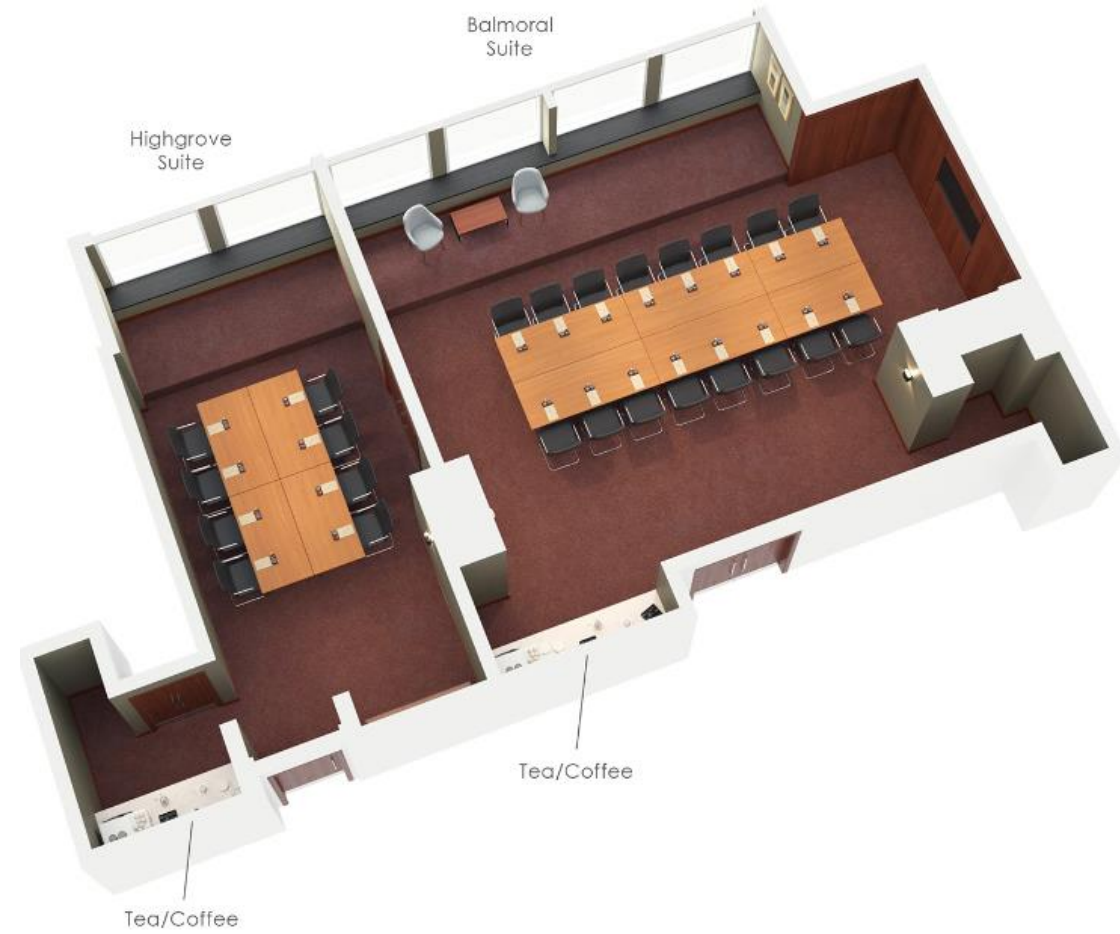

BALMORAL SUITE

30 Theatre | 24 Boardroom

HIGHROVE SUITE

12 Board Room

CHELSEA SUITE

Board Room 12

PALACE SUITE

KENSINGTON SUITE

YORK SUITE

LANCASTER SUITE

PIANO KENSINGTON

WESTMINSTER SUITE

HIGHGROVE & BALMORAL SUITE

CHELSEA SUITE

EVENT SPACE CAPACITY CHART

SUITE	CABARET	THEATRE	CLASSROOM	USHAPE	BOARDROOM	DINNER	DINNER DANCE	COCKTAIL PARTY	SEATED BUFFET	STANDING BUFFET
PALACE SUITE	320	550	320	180	-	440	380	800	380	700
ST JAMES	128	250	140	80	60	220	180	350	180	300
BUCKINGHAM	128	250	140	80	60	220	180	350	180	300
KENSINGTON	80	160	70	35	50	140	96	150	120	150
VICTORIA	48	90	36	22	30	70	-	60	60	60
ALBERT	48	90	36	22	30	70	-	60	60	60
CHELSEA	-	20	-	10	12	-	-	15	-	-
WESTMINSTER	-	60	-	18	25	-	-	30	-	-
YORK	98	170	90	36	50	150	120	150	130	140
LANCASTER	56	100	50	34	40	80	50	80	70	80
PIANO KENSINGTON	-	-	-	-	-	-	-	250	120	150
BALMORAL	-	60	-	18	25	-	-	-	-	-
HIGHGROVE	-	20	-	-	12	-	-	-	-	-