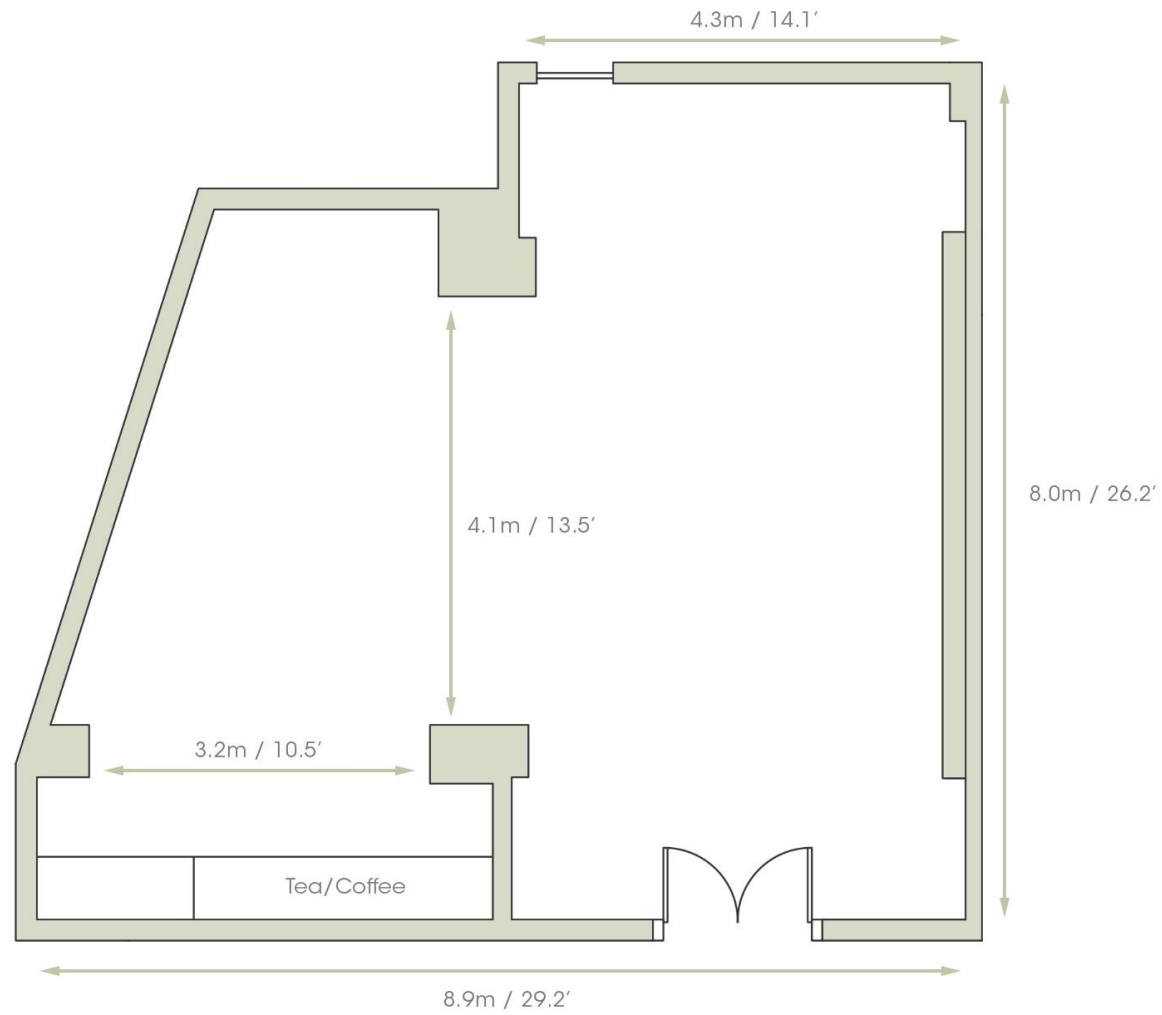

ROYAL GARDEN DELUXE

Room Size 24 square metres | 258 square feet

DELUXE STUDIO

Room Size 35 square metres | 376 square feet

PARK SUITE

Room Size 59 square metres | 635 square feet

MASTER SUITES

Room Size 100 - 140 square metres | 1076 - 1506 square feet

BALMORAL SUITE

30 Theatre | 24 Boardroom

HIGHROVE SUITE

12 Board Room

CHELSEA SUITE

Board Room 12

PALACE SUITE

KENSINGTON SUITE

YORK SUITE

LANCASTER SUITE

PIANO KENSINGTON

WESTMINSTER SUITE

HIGHGROVE & BALMORAL SUITE

CHELSEA SUITE

EVENT SPACE CAPACITY CHART

SUITE	CABARET	THEATRE	CLASSROOM	USHAPE	BOARDROOM	DINNER	DINNER DANCE	COCKTAIL PARTY	SEATED BUFFET	STANDING BUFFET
PALACE SUITE	320	550	320	180	-	440	380	800	380	700
ST JAMES	128	250	140	80	60	220	180	350	180	300
BUCKINGHAM	128	250	140	80	60	220	180	350	180	300
KENSINGTON	80	160	70	35	50	140	96	150	120	150
VICTORIA	48	90	36	22	30	70	-	60	60	60
ALBERT	48	90	36	22	30	70	-	60	60	60
CHELSEA	-	20	-	10	12	-	-	15	-	-
WESTMINSTER	-	60	-	18	25	-	-	30	-	-
YORK	98	170	90	36	50	150	120	150	130	140
LANCASTER	56	100	50	34	40	80	50	80	70	80
PIANO KENSINGTON	-	-	-	-	-	-	-	250	120	150
BALMORAL	-	60	-	18	25	-	-	-	-	-
HIGHGROVE	-	20	-	-	12	-	-	-	-	-