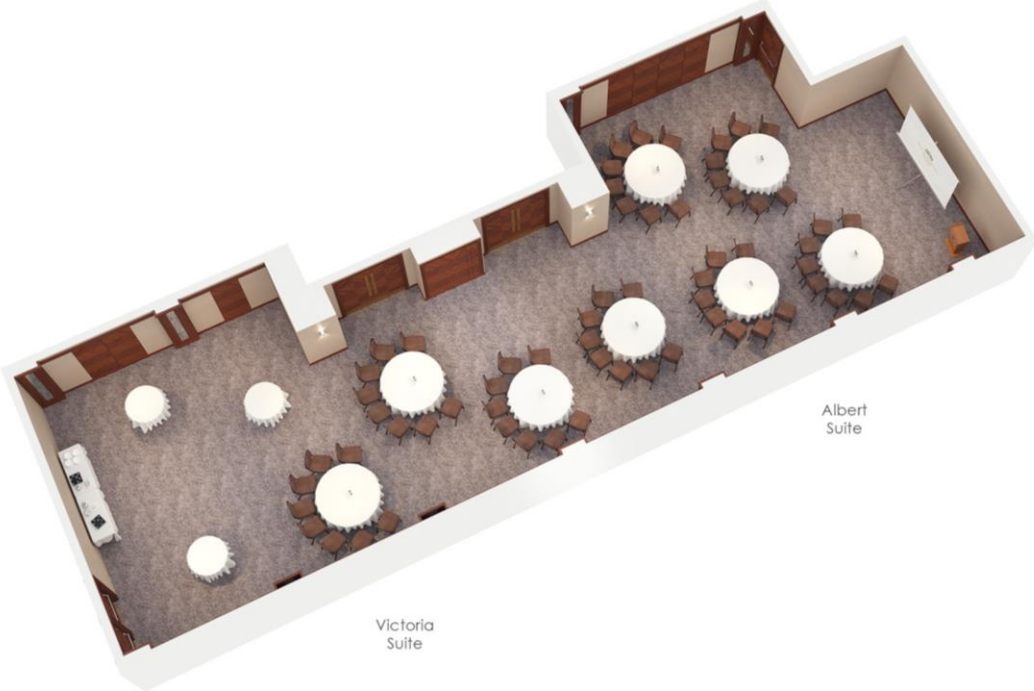

120 Lunch/Dinner | 140 Theatre | 64 Cabaret

KENSINGTON SUITE

YORK SUITE

110 Lunch/Dinner | 150 Theatre | 72 Cabaret

LANCASTER SUITE

100 Theatre | 48 Cabaret

WESTMINSTER SUITE

40 Theatre | 24 Boardroom

BALMORAL SUITE

30 Theatre | 24 Boardroom

HIGHROVE SUITE

12 Board Room

CHELSEA SUITE

Board Room 12

PALACE SUITE

KENSINGTON SUITE

YORK SUITE

LANCASTER SUITE

PIANO KENSINGTON

WESTMINSTER SUITE

HIGHGROVE & BALMORAL SUITE

CHELSEA SUITE

EVENT SPACE CAPACITY CHART

SUITE	CABARET	THEATRE	CLASSROOM	USHAPE	BOARDROOM	DINNER	DINNER DANCE	COCKTAIL PARTY	SEATED BUFFET	STANDING BUFFET
PALACE SUITE	320	550	320	180	-	440	380	800	380	700
ST JAMES	128	250	140	80	60	220	180	350	180	300
BUCKINGHAM	128	250	140	80	60	220	180	350	180	300
KENSINGTON	80	160	70	35	50	140	96	150	120	150
VICTORIA	48	90	36	22	30	70	-	60	60	60
ALBERT	48	90	36	22	30	70	-	60	60	60
CHELSEA	-	20	-	10	12	-	-	15	-	-
WESTMINSTER	-	60	-	18	25	-	-	30	-	-
YORK	98	170	90	36	50	150	120	150	130	140
LANCASTER	56	100	50	34	40	80	50	80	70	80
PIANO KENSINGTON	-	-	-	-	-	-	-	250	120	150
BALMORAL	-	60	-	18	25	-	-	-	-	-
HIGHGROVE	-	20	-	-	12	-	-	-	-	-