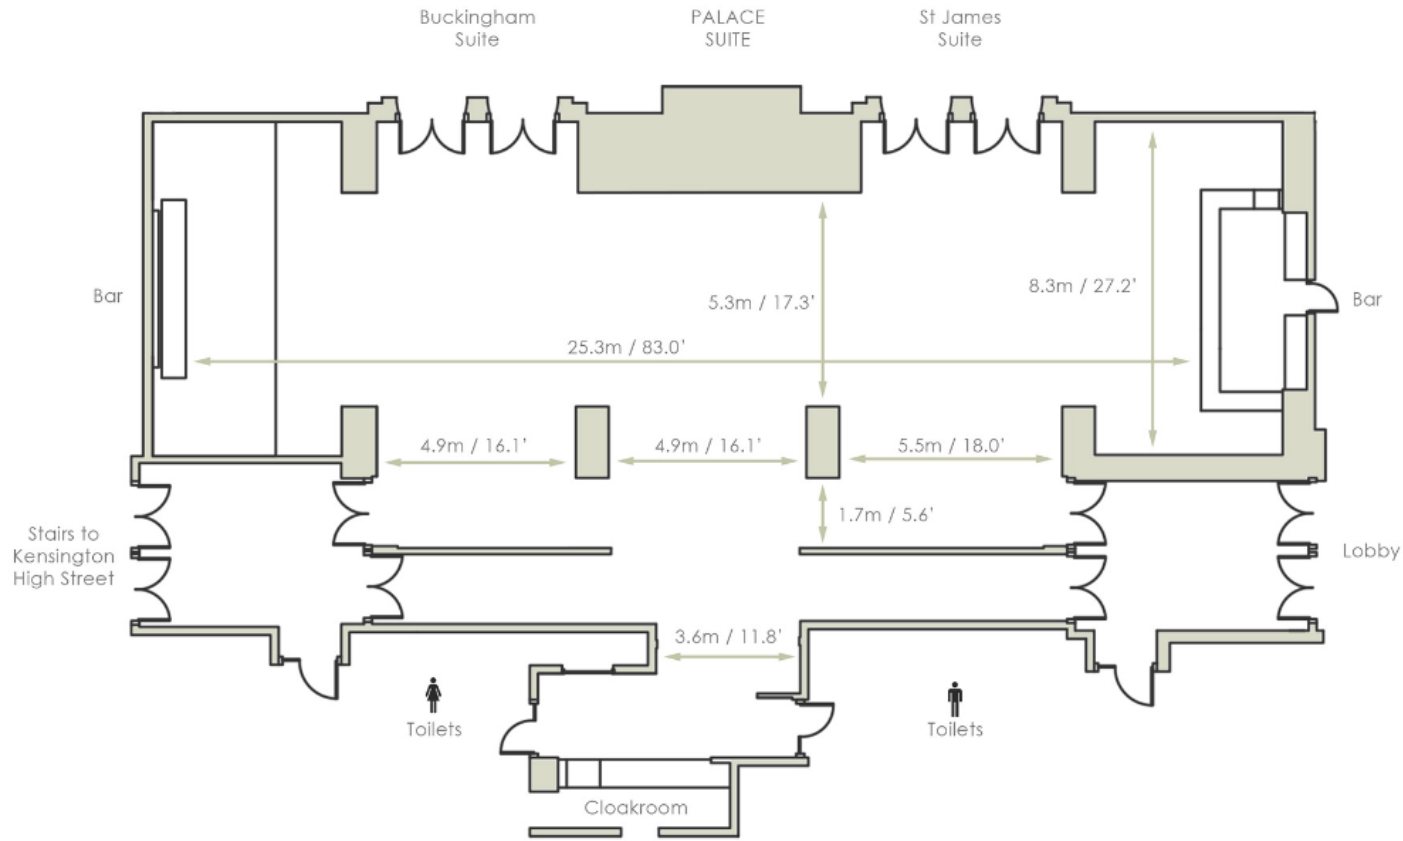

120 Lunch/Dinner | 140 Theatre | 64 Cabaret

KENSINGTON SUITE

YORK SUITE

110 Lunch/Dinner | 150 Theatre | 72 Cabaret

LANCASTER SUITE

100 Theatre | 48 Cabaret

WESTMINSTER SUITE

40 Theatre | 24 Boardroom

BALMORAL SUITE

30 Theatre | 24 Boardroom

HIGHROVE SUITE

12 Board Room

CHELSEA SUITE

Board Room 12

PALACE SUITE

KENSINGTON SUITE

YORK SUITE

LANCASTER SUITE

PIANO KENSINGTON

WESTMINSTER SUITE

HIGHGROVE & BALMORAL SUITE

CHELSEA SUITE

EVENT SPACE CAPACITY CHART

SUITE	CABARET	THEATRE	CLASSROOM	USHAPE	BOARDROOM	DINNER	DINNER DANCE	COCKTAIL PARTY	SEATED BUFFET	STANDING BUFFET
PALACE SUITE	320	550	320	180	-	440	380	800	380	700
ST JAMES	128	250	140	80	60	220	180	350	180	300
BUCKINGHAM	128	250	140	80	60	220	180	350	180	300
KENSINGTON	80	160	70	35	50	140	96	150	120	150
VICTORIA	48	90	36	22	30	70	-	60	60	60
ALBERT	48	90	36	22	30	70	-	60	60	60
CHELSEA	-	20	-	10	12	-	-	15	-	-
WESTMINSTER	-	60	-	18	25	-	-	30	-	-
YORK	98	170	90	36	50	150	120	150	130	140
LANCASTER	56	100	50	34	40	80	50	80	70	80
PIANO KENSINGTON	-	-	-	-	-	-	-	250	120	150
BALMORAL	-	60	-	18	25	-	-	-	-	-
HIGHGROVE	-	20	-	-	12	-	-	-	-	-