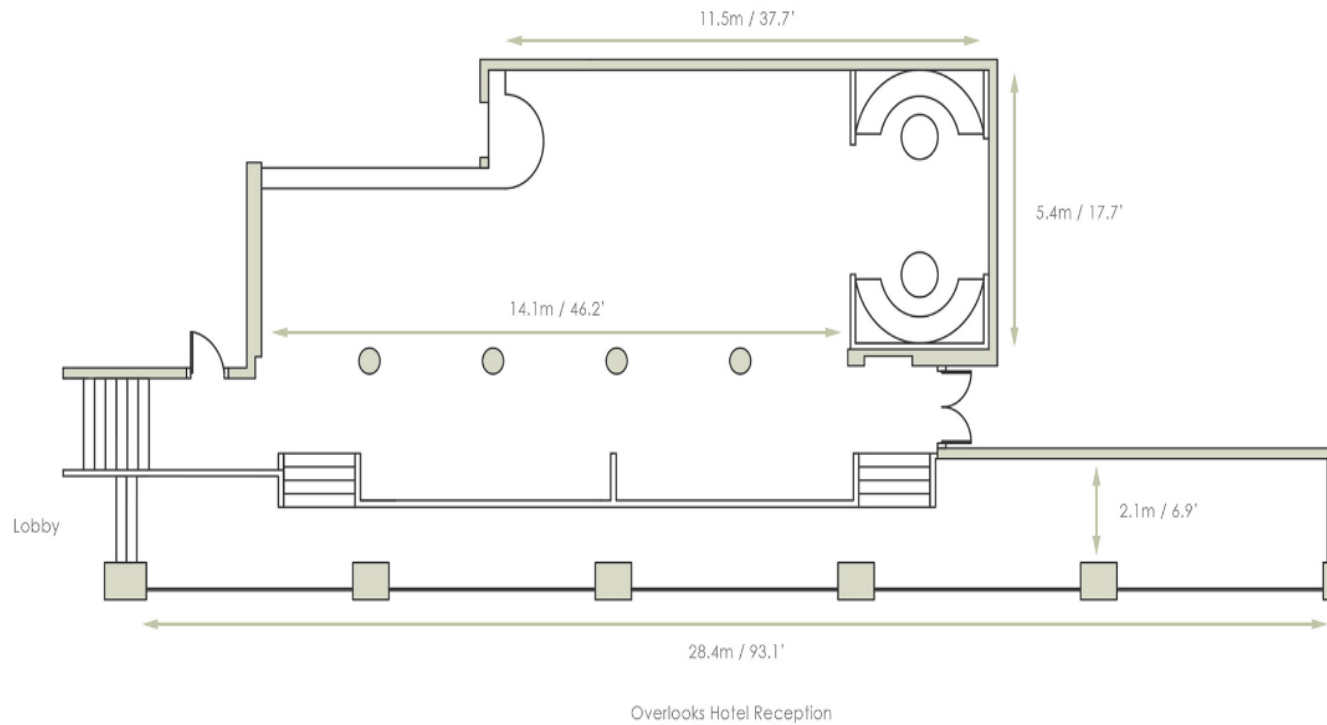

BALMORAL SUITE

30 Theatre | 24 Boardroom

HIGHROVE SUITE

12 Board Room

CHELSEA SUITE

Board Room 12

PALACE SUITE

KENSINGTON SUITE

YORK SUITE

LANCASTER SUITE

PIANO KENSINGTON

WESTMINSTER SUITE

HIGHGROVE & BALMORAL SUITE

CHELSEA SUITE

EVENT SPACE CAPACITY CHART

SUITE	CABARET	THEATRE	CLASSROOM	USHAPE	BOARDROOM	DINNER	DINNER DANCE	COCKTAIL PARTY	SEATED BUFFET	STANDING BUFFET
PALACE SUITE	320	550	320	180	-	440	380	800	380	700
ST JAMES	128	250	140	80	60	220	180	350	180	300
BUCKINGHAM	128	250	140	80	60	220	180	350	180	300
KENSINGTON	80	160	70	35	50	140	96	150	120	150
VICTORIA	48	90	36	22	30	70	-	60	60	60
ALBERT	48	90	36	22	30	70	-	60	60	60
CHELSEA	-	20	-	10	12	-	-	15	-	-
WESTMINSTER	-	60	-	18	25	-	-	30	-	-
YORK	98	170	90	36	50	150	120	150	130	140
LANCASTER	56	100	50	34	40	80	50	80	70	80
PIANO KENSINGTON	-	-	-	-	-	-	-	250	120	150
BALMORAL	-	60	-	18	25	-	-	-	-	-
HIGHGROVE	-	20	-	-	12	-	-	-	-	-