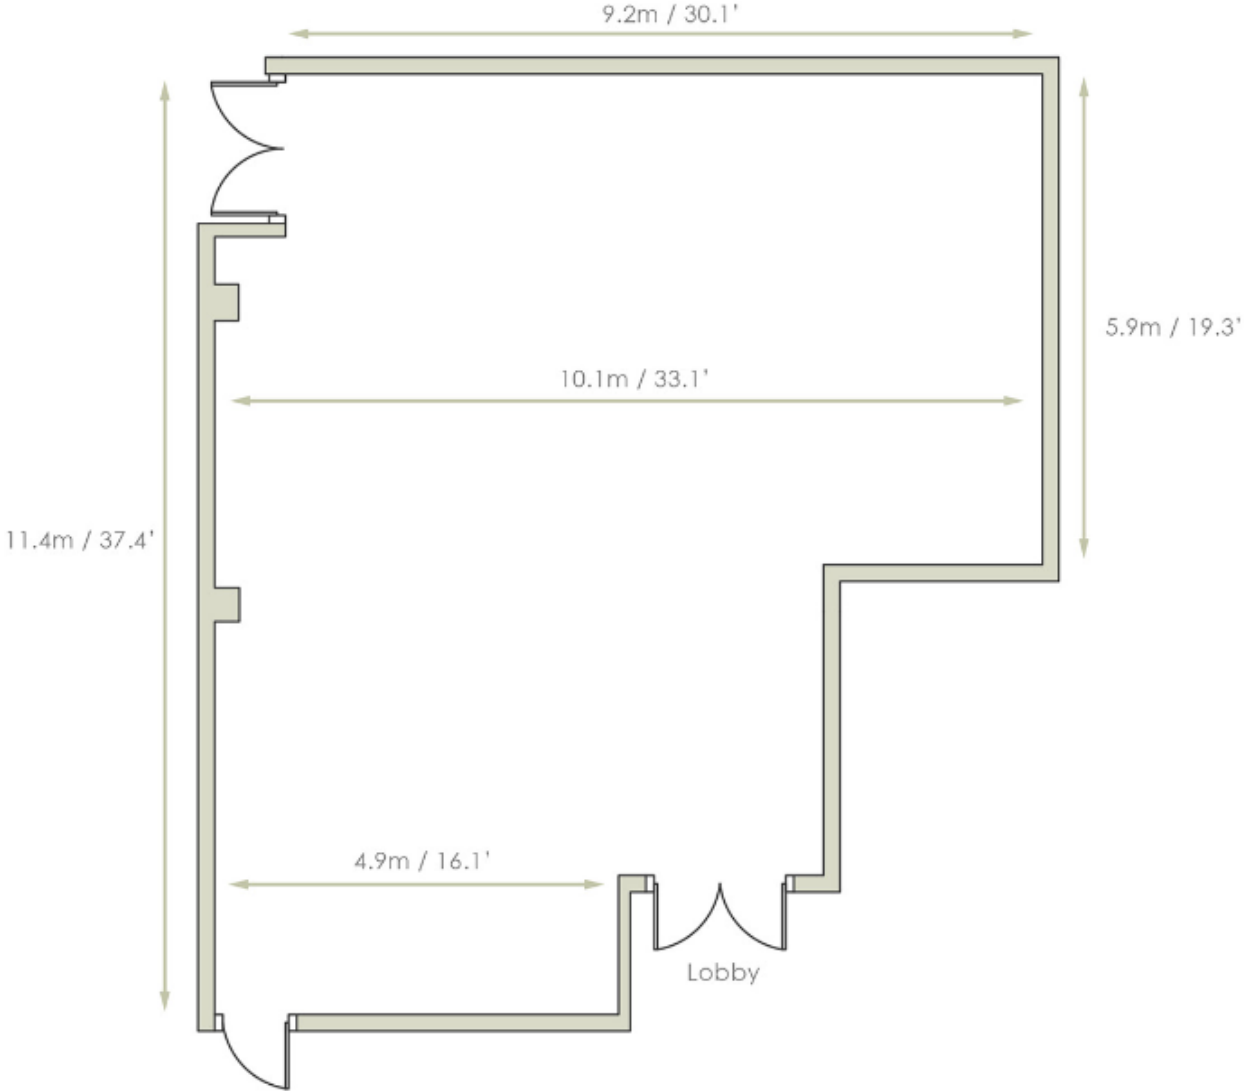

ROYAL GARDEN DELUXE

Room Size 24 square metres | 258 square feet

DELUXE STUDIO

Room Size 35 square metres | 376 square feet

PARK SUITE

Room Size 59 square metres | 635 square feet

MASTER SUITES

Room Size 100 - 140 square metres | 1076 - 1506 square feet

BALMORAL SUITE

30 Theatre | 24 Boardroom

HIGHROVE SUITE

12 Board Room

CHELSEA SUITE

Board Room 12

PALACE SUITE

KENSINGTON SUITE

YORK SUITE

LANCASTER SUITE

PIANO KENSINGTON

WESTMINSTER SUITE

HIGHGROVE & BALMORAL SUITE

CHELSEA SUITE

EVENT SPACE CAPACITY CHART

SUITE	CABARET	THEATRE	CLASSROOM	USHAPE	BOARDROOM	DINNER	DINNER DANCE	COCKTAIL PARTY	SEATED BUFFET	STANDING BUFFET
PALACE SUITE	320	550	320	180	-	440	380	800	380	700
ST JAMES	128	250	140	80	60	220	180	350	180	300
BUCKINGHAM	128	250	140	80	60	220	180	350	180	300
KENSINGTON	80	160	70	35	50	140	96	150	120	150
VICTORIA	48	90	36	22	30	70	-	60	60	60
ALBERT	48	90	36	22	30	70	-	60	60	60
CHELSEA	-	20	-	10	12	-	-	15	-	-
WESTMINSTER	-	60	-	18	25	-	-	30	-	-
YORK	98	170	90	36	50	150	120	150	130	140
LANCASTER	56	100	50	34	40	80	50	80	70	80
PIANO KENSINGTON	-	-	-	-	-	-	-	250	120	150
BALMORAL	-	60	-	18	25	-	-	-	-	-
HIGHGROVE	-	20	-	-	12	-	-	-	-	-