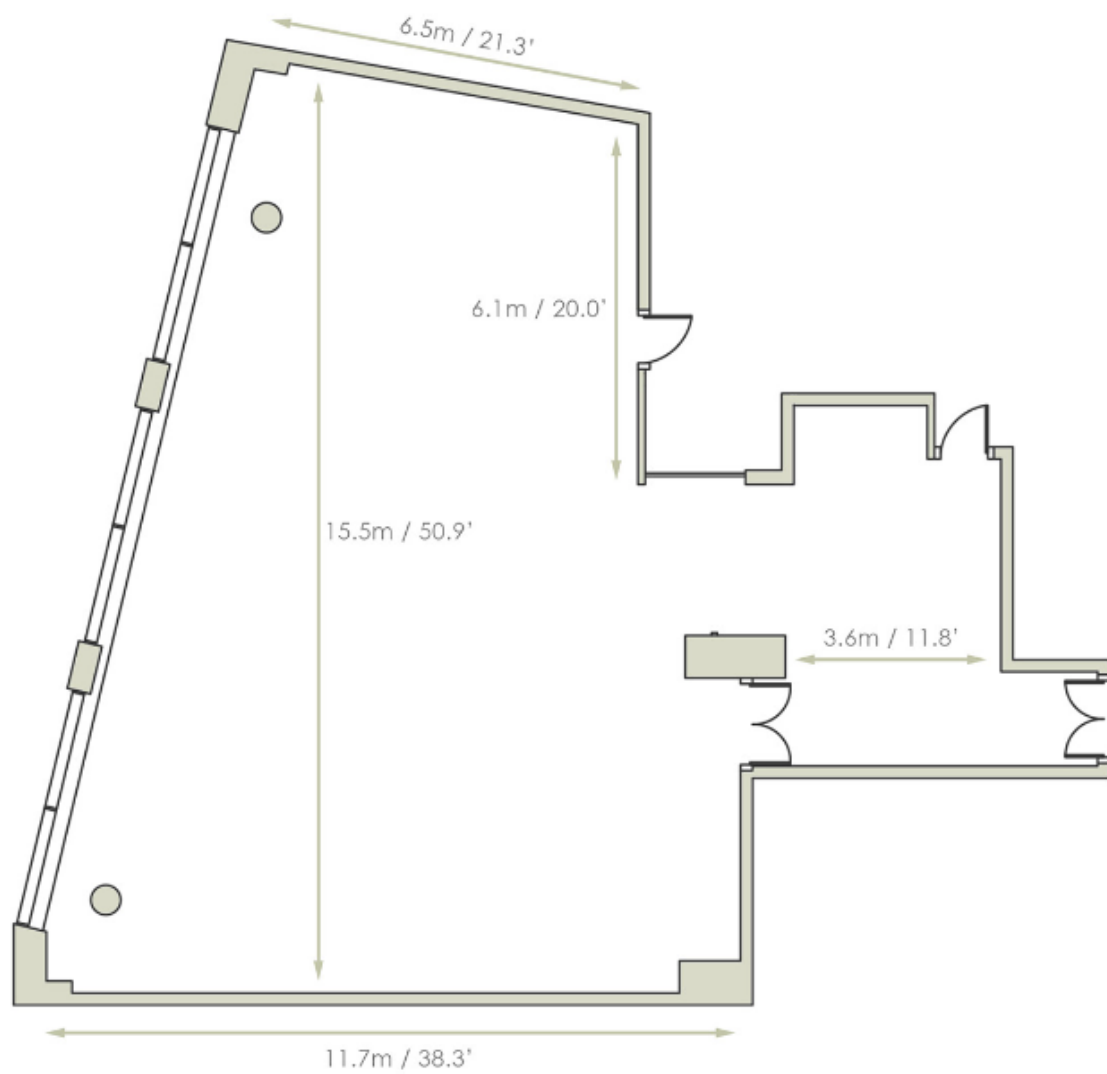

ROYAL GARDEN DELUXE

Room Size 24 square metres | 258 square feet

DELUXE STUDIO

Room Size 35 square metres | 376 square feet

PARK SUITE

Room Size 59 square metres | 635 square feet

MASTER SUITES

Room Size 100 - 140 square metres | 1076 - 1506 square feet

BALMORAL SUITE

30 Theatre | 24 Boardroom

HIGHROVE SUITE

12 Board Room

CHELSEA SUITE

Board Room 12

PALACE SUITE

KENSINGTON SUITE

YORK SUITE

LANCASTER SUITE

PIANO KENSINGTON

WESTMINSTER SUITE

HIGHGROVE & BALMORAL SUITE

CHELSEA SUITE

EVENT SPACE CAPACITY CHART

SUITE	CABARET	THEATRE	CLASSROOM	USHAPE	BOARDROOM	DINNER	DINNER DANCE	COCKTAIL PARTY	SEATED BUFFET	STANDING BUFFET
PALACE SUITE	320	550	320	180	-	440	380	800	380	700
ST JAMES	128	250	140	80	60	220	180	350	180	300
BUCKINGHAM	128	250	140	80	60	220	180	350	180	300
KENSINGTON	80	160	70	35	50	140	96	150	120	150
VICTORIA	48	90	36	22	30	70	-	60	60	60
ALBERT	48	90	36	22	30	70	-	60	60	60
CHELSEA	-	20	-	10	12	-	-	15	-	-
WESTMINSTER	-	60	-	18	25	-	-	30	-	-
YORK	98	170	90	36	50	150	120	150	130	140
LANCASTER	56	100	50	34	40	80	50	80	70	80
PIANO KENSINGTON	-	-	-	-	-	-	-	250	120	150
BALMORAL	-	60	-	18	25	-	-	-	-	-
HIGHGROVE	-	20	-	-	12	-	-	-	-	-