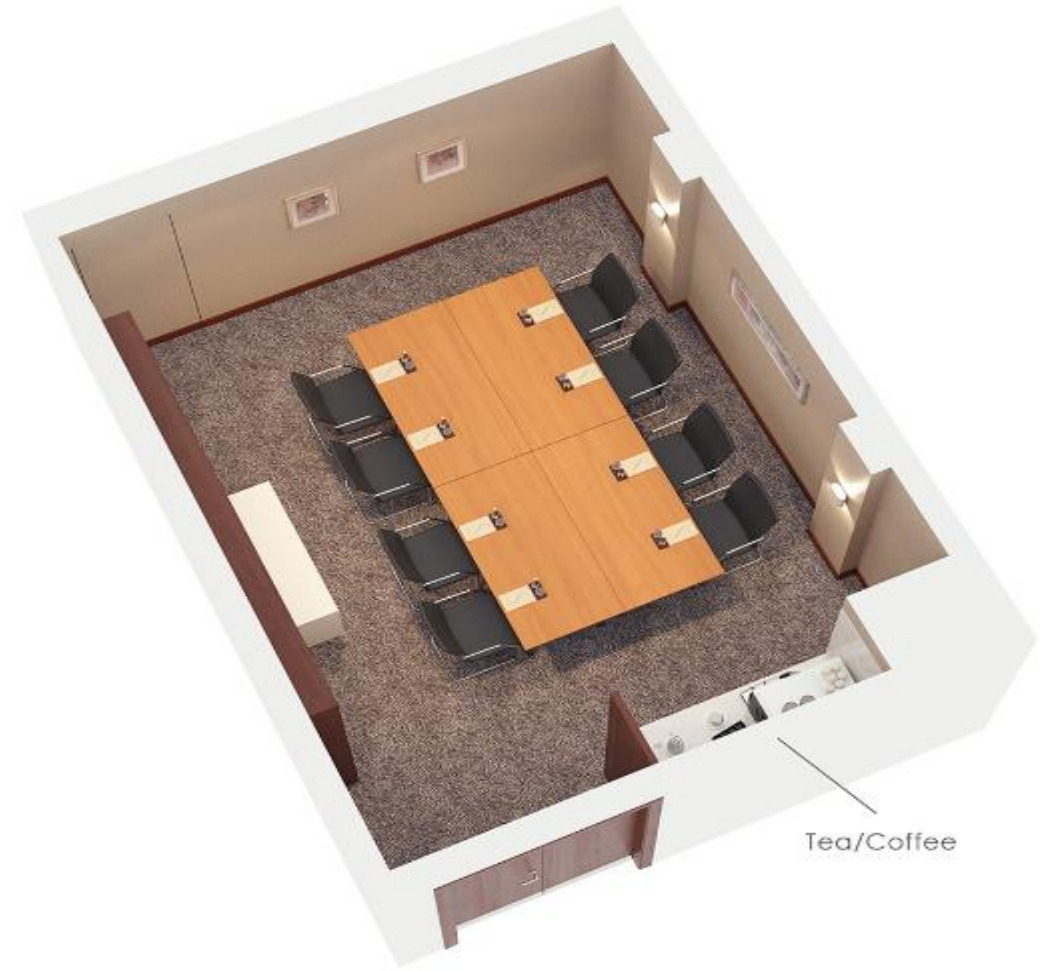

BALMORAL SUITE

30 Theatre | 24 Boardroom

HIGHROVE SUITE

12 Board Room

CHELSEA SUITE

Board Room 12

PALACE SUITE

KENSINGTON SUITE

YORK SUITE

LANCASTER SUITE

PIANO KENSINGTON

WESTMINSTER SUITE

HIGHGROVE & BALMORAL SUITE

CHELSEA SUITE

EVENT SPACE CAPACITY CHART

SUITE	CABARET	THEATRE	CLASSROOM	USHAPE	BOARDROOM	DINNER	DINNER DANCE	COCKTAIL PARTY	SEATED BUFFET	STANDING BUFFET
PALACE SUITE	320	550	320	180	-	440	380	800	380	700
ST JAMES	128	250	140	80	60	220	180	350	180	300
BUCKINGHAM	128	250	140	80	60	220	180	350	180	300
KENSINGTON	80	160	70	35	50	140	96	150	120	150
VICTORIA	48	90	36	22	30	70	-	60	60	60
ALBERT	48	90	36	22	30	70	-	60	60	60
CHELSEA	-	20	-	10	12	-	-	15	-	-
WESTMINSTER	-	60	-	18	25	-	-	30	-	-
YORK	98	170	90	36	50	150	120	150	130	140
LANCASTER	56	100	50	34	40	80	50	80	70	80
PIANO KENSINGTON	-	-	-	-	-	-	-	250	120	150
BALMORAL	-	60	-	18	25	-	-	-	-	-
HIGHGROVE	-	20	-	-	12	-	-	-	-	-