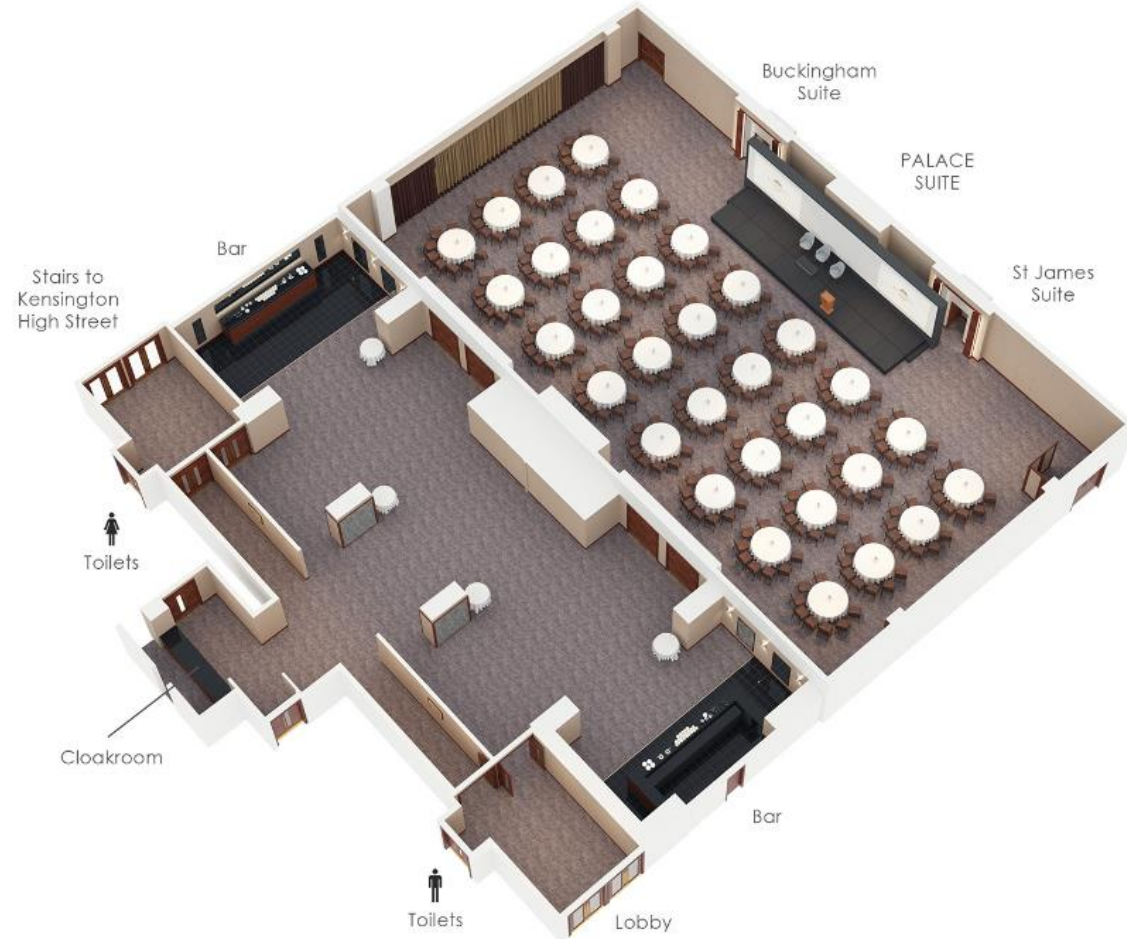

120 Lunch/Dinner | 140 Theatre | 64 Cabaret

KENSINGTON SUITE

YORK SUITE

110 Lunch/Dinner | 150 Theatre | 72 Cabaret

LANCASTER SUITE

100 Theatre | 48 Cabaret

WESTMINSTER SUITE

40 Theatre | 24 Boardroom

BALMORAL SUITE

30 Theatre | 24 Boardroom

HIGHROVE SUITE

12 Board Room

CHELSEA SUITE

Board Room 12

PALACE SUITE

KENSINGTON SUITE

YORK SUITE

LANCASTER SUITE

PIANO KENSINGTON

WESTMINSTER SUITE

HIGHGROVE & BALMORAL SUITE

CHELSEA SUITE

EVENT SPACE CAPACITY CHART

SUITE	CABARET	THEATRE	CLASSROOM	USHAPE	BOARDROOM	DINNER	DINNER DANCE	COCKTAIL PARTY	SEATED BUFFET	STANDING BUFFET
PALACE SUITE	320	550	320	180	-	440	380	800	380	700
ST JAMES	128	250	140	80	60	220	180	350	180	300
BUCKINGHAM	128	250	140	80	60	220	180	350	180	300
KENSINGTON	80	160	70	35	50	140	96	150	120	150
VICTORIA	48	90	36	22	30	70	-	60	60	60
ALBERT	48	90	36	22	30	70	-	60	60	60
CHELSEA	-	20	-	10	12	-	-	15	-	-
WESTMINSTER	-	60	-	18	25	-	-	30	-	-
YORK	98	170	90	36	50	150	120	150	130	140
LANCASTER	56	100	50	34	40	80	50	80	70	80
PIANO KENSINGTON	-	-	-	-	-	-	-	250	120	150
BALMORAL	-	60	-	18	25	-	-	-	-	-
HIGHGROVE	-	20	-	-	12	-	-	-	-	-