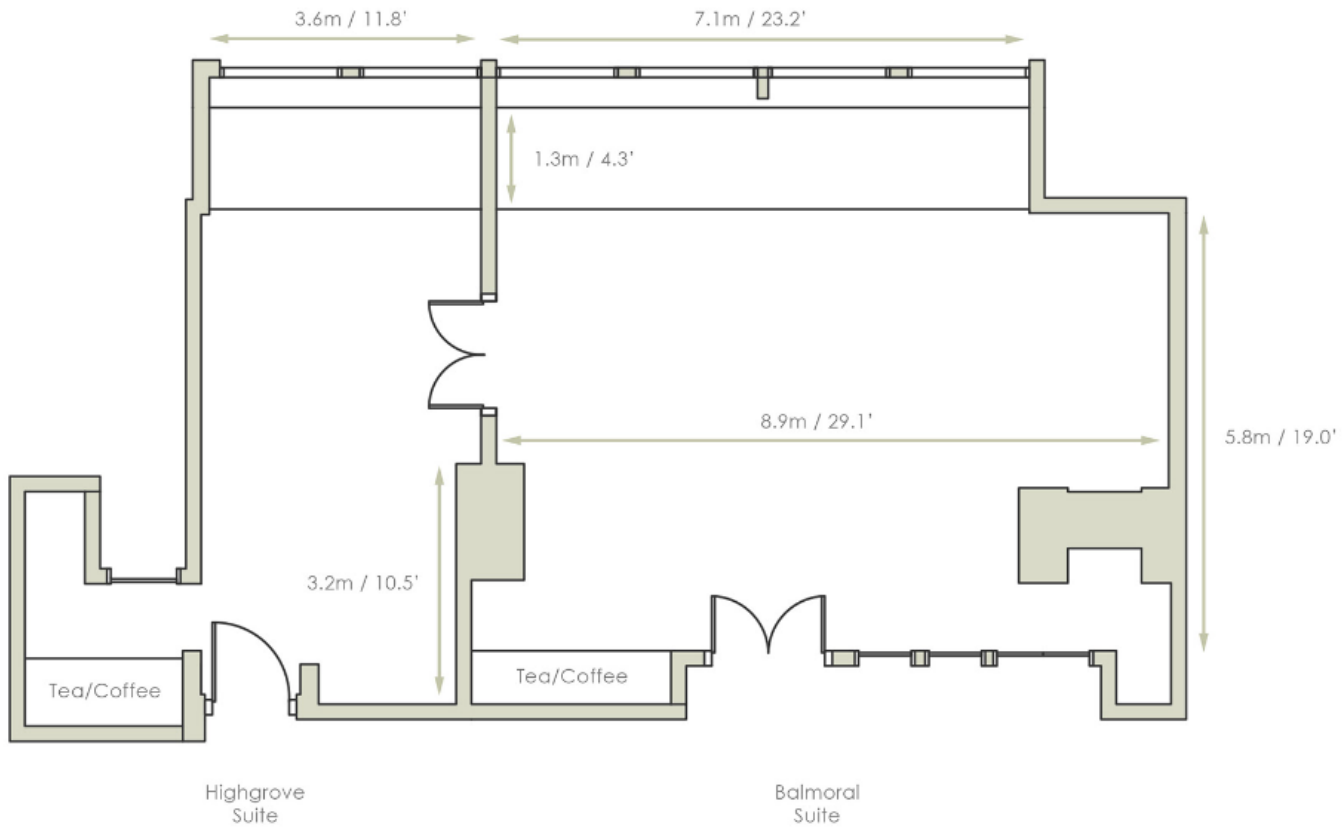

ROYAL GARDEN DELUXE

Room Size 24 square metres | 258 square feet

DELUXE STUDIO

Room Size 35 square metres | 376 square feet

PARK SUITE

Room Size 59 square metres | 635 square feet

MASTER SUITES

Room Size 100 - 140 square metres | 1076 - 1506 square feet

BALMORAL SUITE

30 Theatre | 24 Boardroom

HIGHROVE SUITE

12 Board Room

CHELSEA SUITE

Board Room 12

PALACE SUITE

KENSINGTON SUITE

YORK SUITE

LANCASTER SUITE

PIANO KENSINGTON

WESTMINSTER SUITE

HIGHGROVE & BALMORAL SUITE

CHELSEA SUITE

EVENT SPACE CAPACITY CHART

SUITE	CABARET	THEATRE	CLASSROOM	USHAPE	BOARDROOM	DINNER	DINNER DANCE	COCKTAIL PARTY	SEATED BUFFET	STANDING BUFFET
PALACE SUITE	320	550	320	180	-	440	380	800	380	700
ST JAMES	128	250	140	80	60	220	180	350	180	300
BUCKINGHAM	128	250	140	80	60	220	180	350	180	300
KENSINGTON	80	160	70	35	50	140	96	150	120	150
VICTORIA	48	90	36	22	30	70	-	60	60	60
ALBERT	48	90	36	22	30	70	-	60	60	60
CHELSEA	-	20	-	10	12	-	-	15	-	-
WESTMINSTER	-	60	-	18	25	-	-	30	-	-
YORK	98	170	90	36	50	150	120	150	130	140
LANCASTER	56	100	50	34	40	80	50	80	70	80
PIANO KENSINGTON	-	-	-	-	-	-	-	250	120	150
BALMORAL	-	60	-	18	25	-	-	-	-	-
HIGHGROVE	-	20	-	-	12	-	-	-	-	-

Please be aware that the car park has a height restriction of 1.74 metres and is very narrow, with a minimum width of 300cm.

Thank you

HEATHROW

KENSINGTON

KENSINGTON PALACE
& GARDENS

HYDE PARK

KNIGHTSBRIDGE